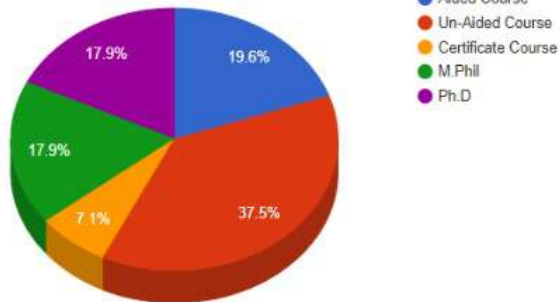

Examination Panel

CONTROLLER OF EXAMINATIONS:ADMIN

TOTAL STRENGTH
4224

UG STRENGTH
3637

PG STRENGTH
587

AIDED STRENGTH
1268

UN-AIDED STRENGTH
2956

M.PHIL STRENGTH
26

- STUDENT
- TITLE
- ARREAR
- RESULT(MIN. PASS)
- MAX. MARK(SPECIAL)
- OPTIONAL PAPER
- OTHER DEPARTMENT
- APPLICATION
- TRANSFER
- PACKET ENTRY
- MARK ENTRY
- RESULTS
- REPORTS
- RANK
- ADMINISTRATOR
- LOGOUT

Number of Course Details